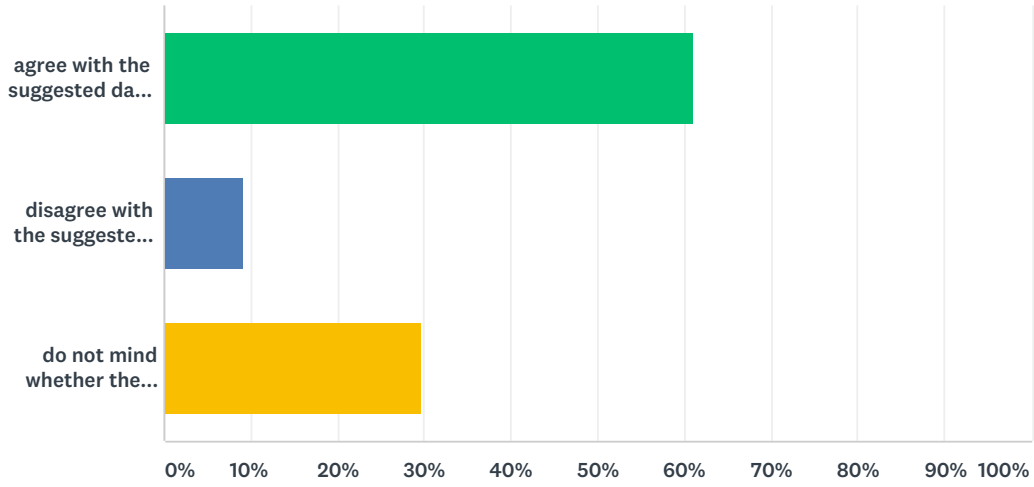

Q1 Having looked at the suggested term dates for 2018/19 I/we....

Answered: 54 Skipped: 0

ANSWER CHOICES	RESPONSES	
agree with the suggested dates for the cluster including SVC	61.11%	33
disagree with the suggested dates and feel we should stick to the county dates	9.26%	5
do not mind whether the dates agreed are the cluster or county dates	29.63%	16
TOTAL		54